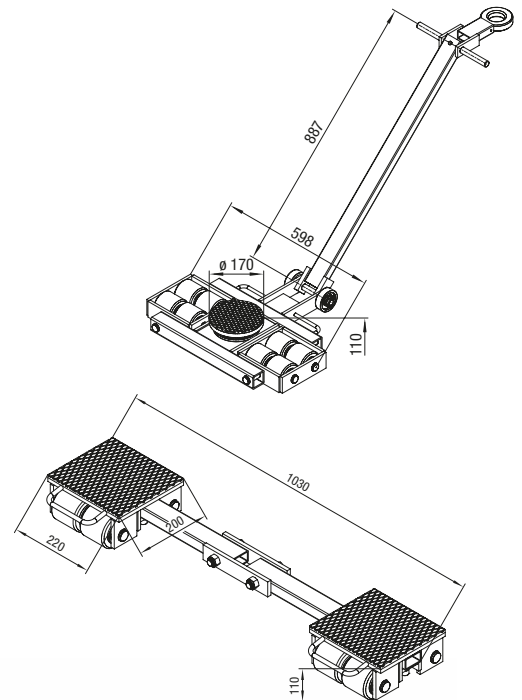

Transport Trolleys F6 / L6 ▶ ▶ For heavy loads up to 12 tons

Features:

- Sturdy construction
- Extremely low loading height: 110 mm
- All trolleys with the same loading height can be combined
- High durability wheels have been tested for years
- Handles with eyes, made from especially robust materials, includes towing eye

Technical data

	F6	L6
Item number	10208	10209
Loading height / number of wheels (85 x 85 mm)	110 mm / 8	110 mm / 8
Contact surface per cartridge	200 x 220 mm	–
Swivel plate ø 170 mm, steering angle	–	± 90°
Steering rod	–	1080 mm
Overall dimensions (L x W)	–	610 x 520 mm
Tare weight	30 kg	41 kg
Load Capacity	60 kN (6 t)	60 kN (6 t)
Total load capacity	120 kN (12 t)	