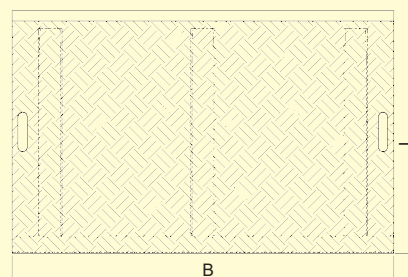

# Type SB-K Type SB

SB and SB-K ramps have been designed to allow easy access over doorsteps. They have a non-slip surface and are maintenance free. The height difference (H) is needed when ordering.

Type	Order code	Length L (mm)	Width B (mm)	Height Difference (mm)		Capacity (kgs/ea)	Weight (kgs/ea)
				min.	max.		
SB-K	307.00.110	500	1000	10	70	300	9
SB-K	307.00.111	650	1000	70	120	300	11
SB	307.00.100	500	1250	30	70	3000	19
SB	307.00.101	800	1250	70	110	3000	32

Other dimensions on request