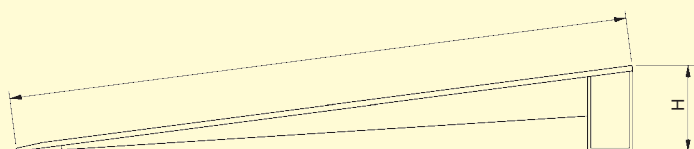

# Type SB-K Type SB

SB and SB-K ramps have been designed to allow easy access over doorsteps. They have a non-slip surface and are maintenance free. The height difference (H) is needed when ordering.

Type	Order code	Length L (mm)	Width B (mm)	Height Difference (mm)		Capacity (kgs/ea)	Weight (kgs/ea)
				min.	max.		
SB-K	307.00.110	500	1000	10	70	300	9
SB-K	307.00.111	650	1000	70	120	300	11
SB	307.00.100	500	1250	30	70	3000	19
SB	307.00.101	800	1250	70	110	3000	32

Other dimensions on request