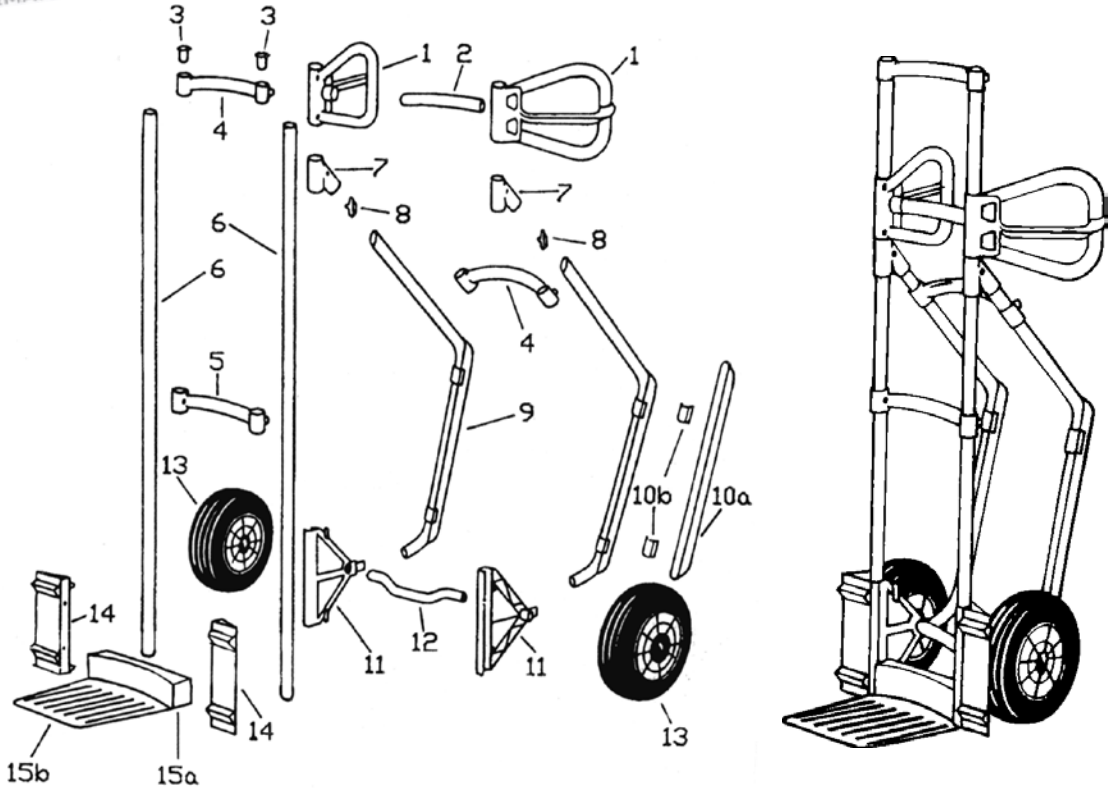

A

Spare parts for hand truck
Type 243 811 21

THE ORIGINAL
MADE IN GERMANY

Qty.	Diagram no.	Description	Part no.
		Hand truck, complete	243 811 21
1		Ear type handle with hand guard	101 1 893
2		Crosspiece ear type handle	101 1 884
3		Stopper for elliptical tube	101 1 872
4		Top grey crosspiece	101 1 869
5		Middle grey crosspiece	101 1 870
6		Frame upright 1300mm	101 1 743
3-6		Frame assy complete	101 1 940
7		Grey angular rear strut connector	101 1 887
8		Spacer for rear strut connector	101 1 888
9		Rear strut assy	101 1 258

Qty.	Diagram no.	Description	Part no.
	10a	Exlan skid	101 1 014
	10b	Fixing clip for skid	101 1 878
	11	Axle plate, big	101 1 001
	12	Curved aluminium axle, 440mm	101 1 131
	13	Wheel no. 21, radial tyre	880 0 021
	14	Wheel guard, blue	101 1 011
	15a	Shovel stick	101 1 039
	15b	Foot plate	101 1 411
	15a+b	Complete shovel assy	101 1 401