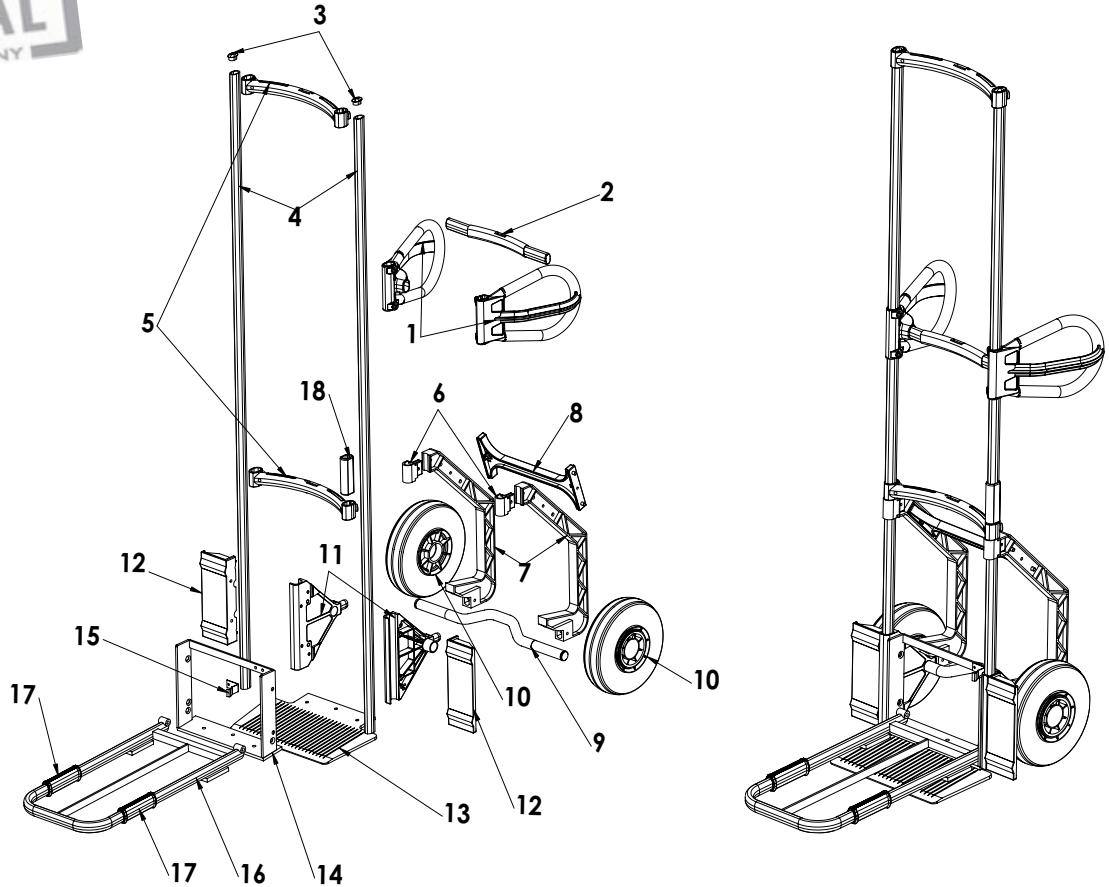

A4

Spare parts for hand truck
Type 833 820 25 1700 1

THE ORIGINAL
MADE IN GERMANY

Qty.	Diagram no.	Description	Part no.
		Hand truck, complete	833 820 25 1700 1
1	1	Dog-ear handle with knuckle protection	101 1 893
	2	Connector for dog-ear handles with slit	101 1 886
	3	Plug for elliptical tube	101 1 872
	4	Frame, 1,70 m, reinforced	101 1 749 00
	5	Crossbar with slit	101 1 890
	1-5	Frame, complete	101 1 748 05
	6	Connecting clips	101 1 877
	7	Supporting skids, grey	101 1 875

Qty.	Diagram no.	Description	Part no.
	8	Connector for skids	101 1 879
	9	Aluminium axle, bent, 507 mm	101 1 137
	10	Wheel no. 25, complete	880 0 025
	11	Axle support, big	101 1 001
	12	Wheelguard, blue	101 1 011
	13	Foot plate no. 6	101 1 416
	14	Shovel stick	103 1 039 01
	15	Retainer spring	102 1 901
	16	Alu tube shovel	101 1 174
	17	Grey rubber protector	304 3 033
	18	EXPRESSO O'Marker	301 3 022BL